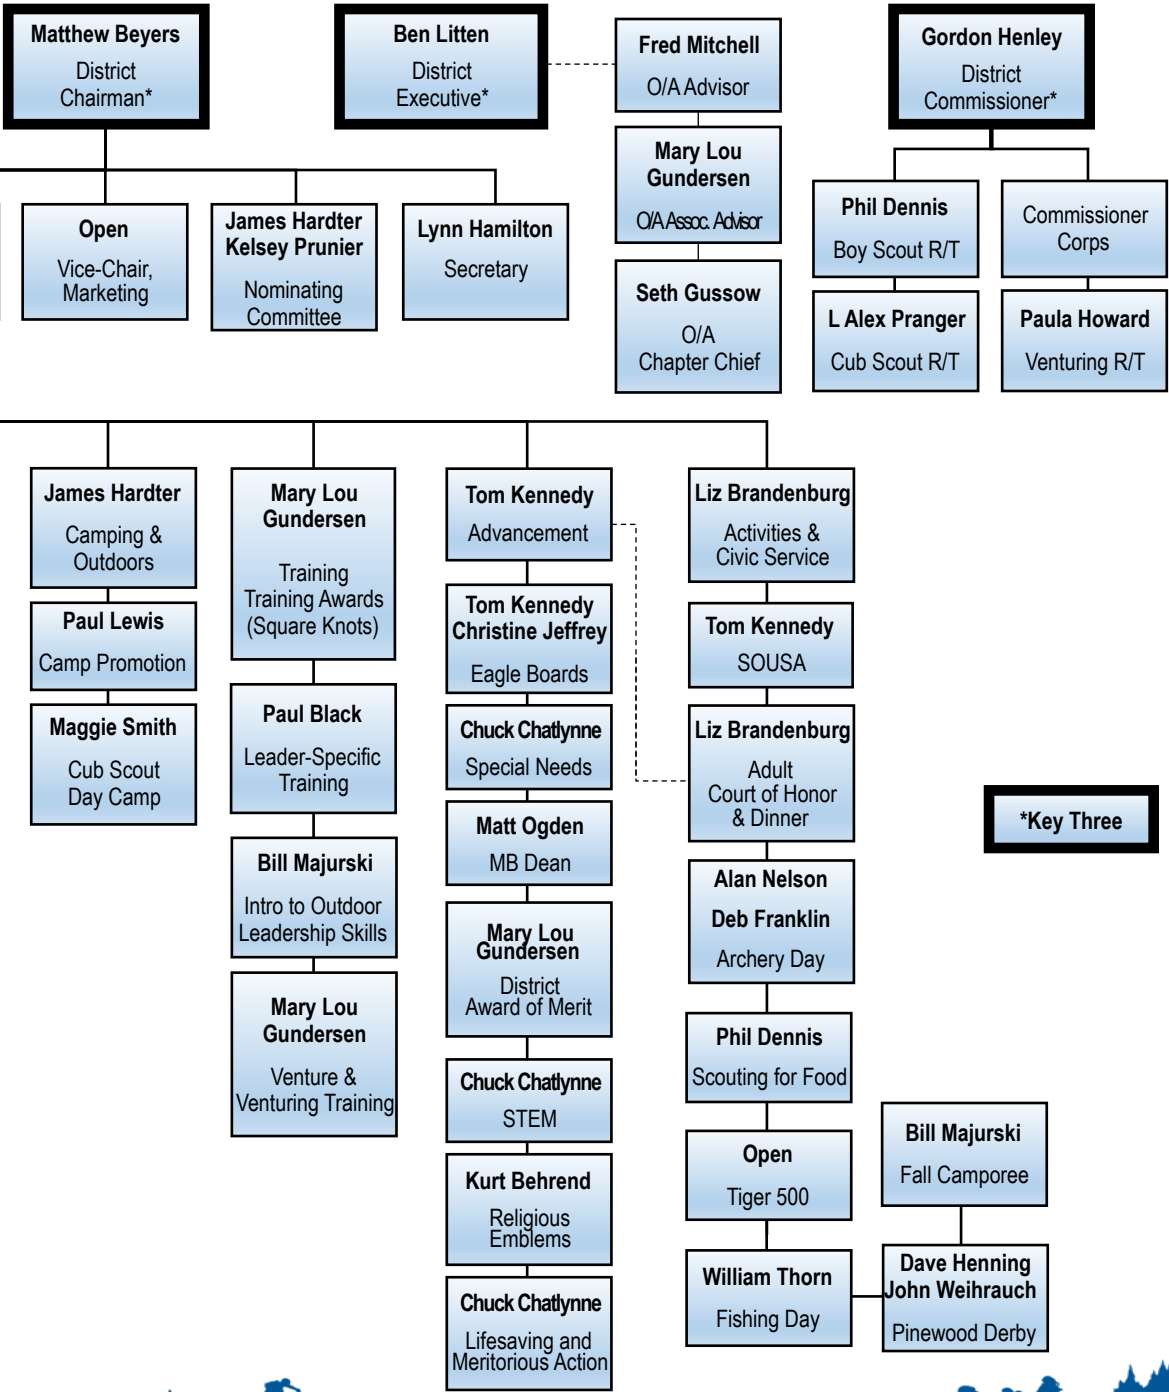

Seneca District • 2017

National Capital Area Council

District Committee: Elected** Members-at-Large (as of 12/9/16)

- Brandie Armijo
- Matthew Beyers
- Jonathan Bjorson
- Ron Bridge
- Kurt Brandenburg
- Elizabeth Brandenburg
- John Butler
- Kurt Behrend
- Chuck Chatlyne
- Phil Dennis
- Charles Ferrell
- Deb Franklin
- William Fullmer
- George Goldsmith
- Mary Lou Gundersen
- Lynn Hamilton
- Jim Hardter
- Daniel Johnston
- Howard Lichtman
- Tom Kennedy
- Paul Lewis
- Bill Majurski
- Henry Mastroni
- David McCoy
- Ken Nelson
- Riley Norton
- Matt Ogden
- Pearl Parker
- Kelsey Prunier
- Kara Schmidt
- Jim Smith
- Edmond Zolt

** Committee chairs and committee members are also Members-at-Large
Chartering Organization Representatives (CORs) are also voting members of the district committee

***Key Three**